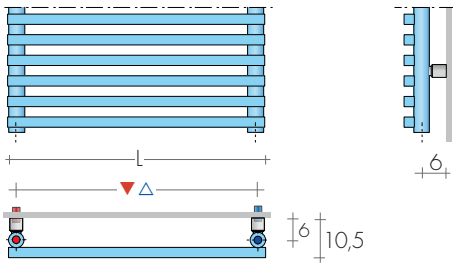

request of heating performance for your bathroom

DIMENSIONS

Width: 40 / 50 / 60 cm

Height: 88 / 124 / 172 / 180 cm

Depth: 4,6 cm

Depth from wall: 10,5 cm

PLANK 90 - ..

PLANK 125 - ..

MAXIMUM OPERATING PRESSURE 8 BAR

PRODUCTION ON REQUEST

Sablé SB9016/SB 9010 paintwork +15%

Paint to Brem color list with
chrome-plated brackets

+15/25%

STANDARD FITTINGS

EG ø 1/2"

Electric version e-PLANK, p. 271

TAPPING CENTRES

PLANK 90-50

RECOMMENDED VALVES

CHROME PLATED VALVES KIT WITH:

- n°2 Valves with O-ring Tangs
- n°2 Fittings (multilayer ø16, copper ø12,14)
- n°2 Round washers

On request: Polished stainless tube cover (to be cut)
Art. CA18 10,80€