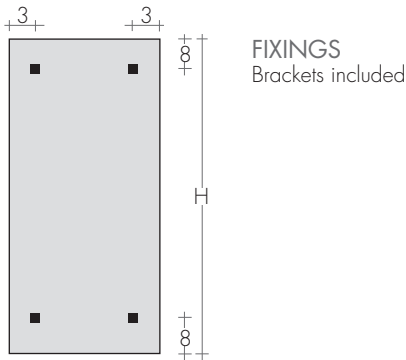

TAPPING CENTRES

PLANK 90-50

RECOMMENDED VALVES

CHROME PLATED VALVES KIT WITH:

- n°2 Valves with O-ring Tangs
- n°2 Fittings (multilayer ø16, copper ø12,14)
- n°2 Round washers

On request: Polished stainless tube cover (to be cut)
Art. CA18 10,80€

ANGLED QUADRA VALVES KIT
page 279 Art. KQS 156,60€
extra for BREM color list 46,40€

ANGLED MINI VALVES KIT page 278
chrome-plated or white color Art. KMS 107,80€