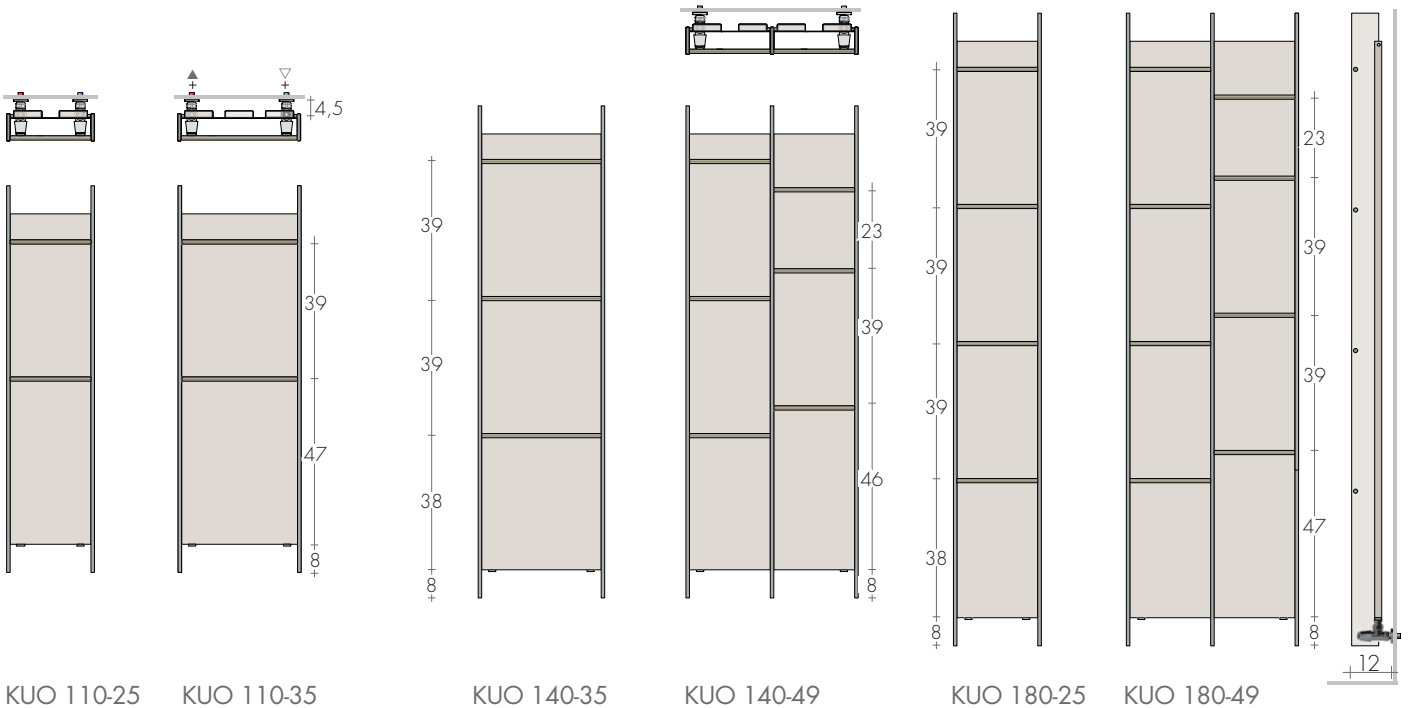

KUO is an original take on Japanese formalism and essential lines.

Its pure form is the result of using a flat plate with vertical elements laid down its

sides to limit the space and give a sense of slimness and vertical continuity.

DIMENSIONS

Width: 25/35/49 cm
 Height: 110/140/180 cm
 Depth: 8 cm
 Depth from wall: 12 cm

KUO 110-25

KUO 110-35

KUO 140-35

KUO 140-49

KUO 180-25

KUO 180-49

MODEL

MODEL	HL cm	EN 442 Δt 50 K watt	EN 442 Δt 30 K watt	▲ ▼ t.c. cm	Height H cm	Width L cm	Weight M Kg	Volume V dm ³
KUO	110-25	387	204	17	110	25	8,2	3,8
KUO	110-35	475	251	27	110	35	10,1	4,5
KUO	140-25	01	264	17	140	25	10,6	5,0
KUO	140-35	616	325	27	140	35	13,1	5,8
KUO	140-49	873	461	41	140	49	18,6	9,1
KUO	180-25	652	344	17	180	25	13,8	6,4
KUO	180-35	801	423	27	180	35	17,0	7,5
KUO	180-49	599	Ready Stock	41	180	49	24,2	11,8

Made to measure dimensions,
ask for feasibility

Δt 40K = WΔt 50K x 0,755

STANDARD PRODUCTION

White "sablé" paintwork - Brackets B35
 Tolerance ± 3mm - Air vent ø 1/8"
 MAXIMUM OPERATING PRESSURE 4 BAR

PRODUCTION ON REQUEST