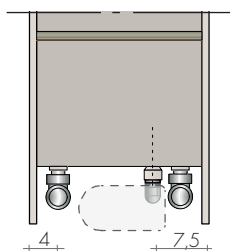

Made to measure dimensions,
ask for feasibility

Δt 40K = WΔt 50K x 0,755

STANDARD PRODUCTION

White "sablé" paintwork - Brackets B35
 Tolerance ± 3mm - Air vent ø 1/8"
 MAXIMUM OPERATING PRESSURE 4 BAR

PRODUCTION ON REQUEST

Paintwork to Brem color list with colored
 brackets B35 +15/25%
 Electric version e.Kuo, p.262

STANDARD FITTING

EG ø 1/2"
 On request fittings ø3/8"
 Special fittings, p. 287

TAPPING CENTRES

MIXED VERSIONS

FIXINGS
Brackets included

RECOMMENDED VALVES

CHROME PLATED VALVES KIT WITH:
- n°2 Valves with O-ring Tangs
- n°2 Fittings (multilayer ø16, copper ø12,14)
- n°2 Round washers
On request: Polished stainless tube cover
(to be cut to right size) Art. CA18