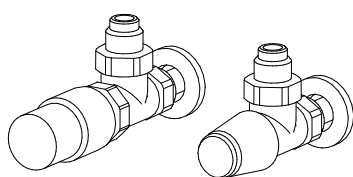

ANGLED QUADRA VALVES KIT
page 279 Art. KQS
extra for BREM color list

ANGLED MINI VALVES KIT
chrome-plated or white color Art. KMS

ANGLED TON VALVES KIT with
THERMOSTATIC head Art. KTS
ANGLED TON VALVES KIT
page 277 Art. KLS

REMOTE FITTINGS Art. REM
Remote fittings at the rear: ▲▽L - 8cm

REMOTE VALVES ASSEMBLY KIT p.281 with:
- n°2 Fittings (multilayer ø16, copper ø12,14)

REMOTE QUADRA VALVES ASSEMBLY KIT
Art. KQG

REMOTE TON VALVES ASSEMBLY KIT with
THERMOSTATIC head Art. KVGT