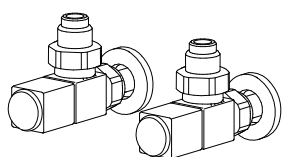

MODEL

MODEL	HL cm	EN 442 Δt 50 K watt	EN 442 Δt 30 K watt	▲ ▼ t.c. cm	Height H cm	Width L cm	Weight M Kg	Volume V dm ³
KUO	110-25	387	204	17	110	25	8,2	3,8
KUO	110-35	475	251	27	110	35	10,1	4,5
KUO	140-25	01	264	17	140	25	10,6	5,0
KUO	140-35	616	325	27	140	35	13,1	5,8
KUO	140-49	873	461	41	140	49	18,6	9,1
KUO	180-25	652	344	17	180	25	13,8	6,4
KUO	180-35	801	423	27	180	35	17,0	7,5
KUO	180-49	599	Ready Stock	41	180	49	24,2	11,8

Made to measure dimensions,
ask for feasibility

Δt 40K = WΔt 50K x 0,755

STANDARD PRODUCTION

White "sablé" paintwork - Brackets B35
 Tolerance ± 3mm - Air vent ø 1/8"
 MAXIMUM OPERATING PRESSURE 4 BAR

PRODUCTION ON REQUEST

Paintwork to Brem color list with colored
 brackets B35 +15/25%
 Electric version e.Kuo, p.262

STANDARD FITTING

EG ø 1/2"
 On request fittings ø3/8"
 Special fittings, p. 287

TAPPING CENTRES

MIXED VERSIONS

FIXINGS
Brackets included

RECOMMENDED VALVES

CHROME PLATED VALVES KIT WITH:
- n°2 Valves with O-ring Tangs
- n°2 Fittings (multilayer ø16, copper ø12,14)
- n°2 Round washers
On request: Polished stainless tube cover
(to be cut to right size) Art. CA18