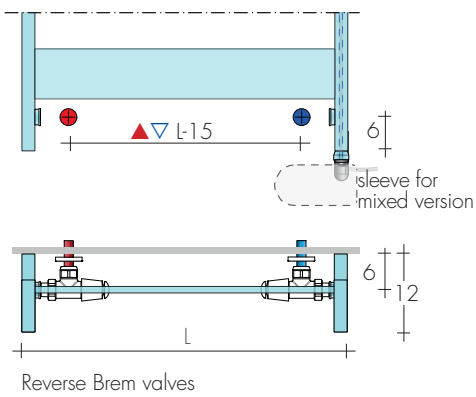

+15%/25%

STANDARD FITTING

REG ø 1/2"

On request fittings ø3/8"

Special fittings, page 287

TAPPING CENTRES

FIXINGS
Brackets included

HERG'S 120-50

RECOMMENDED VALVES

CHROME PLATED VALVES KIT WITH:
 - n°2 Valves with O-ring Tangs
 - n°2 Fittings (multilayer ø16, copper ø12,14)
 - n°2 Round washers
 On request: Polished stainless tube cover
 (to be cut to right size) Art. CA18