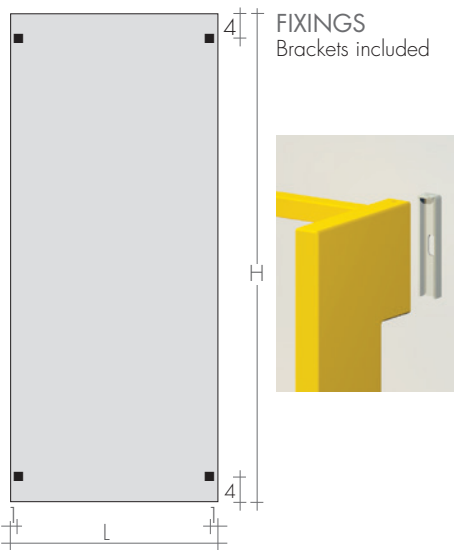

+15%/25%

STANDARD FITTING

REG ø 1/2"

On request fittings ø3/8"

Special fittings, page 287

TAPPING CENTRES

FIXINGS
Brackets included

HERG'S 120-50