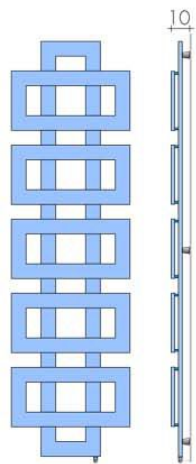

# e.CROSS-RV

TECHNICAL DATA p. 32  
Other dimensions on request  
ELECTRIC KIT DATA p. 244

CROSS-RV 68-104

CROSS-RV104-48

CROSS-RV 68-144

CROSS-RV 144-48

CROSS-RV 224-64

CROSS-RV 184-48

CROSS-RV 184-48

CROSS-R 70-144

TOWEL RAILS	+	chosen KIT	=	ELECTRIC TOWEL RAILS
standard white sablé or paint to Brem color list with extra		KIT RE Electric Heating Element KIT TE Digital Thermostat KIT RI Radio frequency receiver (thermostat excluded)		white sablé or paint to Brem color list with chosen KIT

HEATING ELEMENT POSITION  
©Horizontal Heating Element

**KIT RE: Electric Heating Element Kit**  
Filling with diathermic liquid  
Class II El. Heating Element with cable (150cm)  
Chrome plated plug and wall mounting brackets.