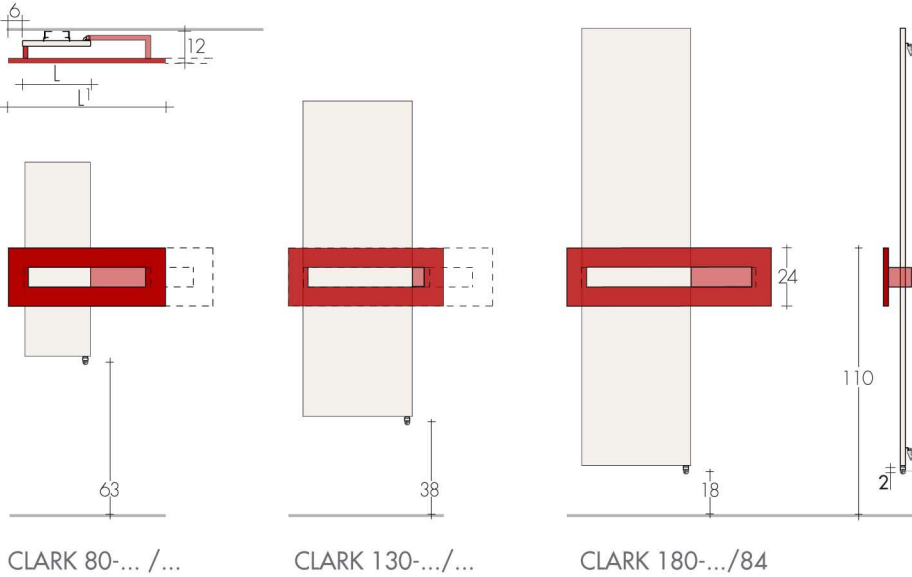

TECHNICAL DATA p. 116
 Other dimensions on request
 ELECTRIC KIT DATA p. 244

TOWEL RAILS	+	chosen KIT	=	ELECTRIC TOWEL RAILS
standard white sablé or paint to Brem color list with extra		KIT RE Electric Heating Element KIT TE Digital Thermostat KIT RI Radio frequency receiver (thermostat excluded)		white sablé or paint to Brem color list with chosen KIT

HEATING ELEMENT POSITION
 © Vertical Heating Element

KIT RE: Electric Heating Element Kit
 Filling with diathermic liquid
 Class II El. Heating Element with cable (1.50cm)
 Chrome plated plug and wall mounting brackets.