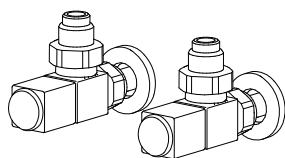

RECOMMENDED VALVES

CHROME PLATED VALVES KIT WITH:

- n°2 Valves with O-ring Tangs
- n°2 Fittings (multilayer ø16, copper ø12,14)
- n°2 Round washers

On request: Polished stainless tube cover
(to be cut to right size) Art. CA18

ANGLED QUADRA VALVES KIT

pag.279

BREM color list

Art. KQS

extra