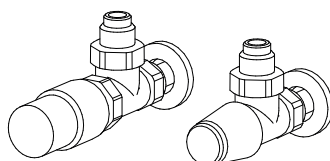

DIMENSIONS

Width: 48 / 56 / 64 cm

Height: 105 / 145 / 180 cm

Depth: 4,8 cm

Depth from wall: 7,6 cm

ASYM 105-...

ASYM 145-...

ASYM 180-...

ASYM with manifold on the left - E fittings

ASYM with manifold on the right - G fittings

FIXINGS

Brackets included

RECOMMENDED VALVES

CHROME PLATED VALVES KIT WITH:

- n°2 Valves with O-ring Tangs
- n°2 Fittings (multilayer ø16, copper ø12,14)
- n°2 Round washers

On request: Polished stainless tube cover
(to be cut to right size) Art. CA18

ANGLED QUADRA VALVES KIT

pag.279

BREM color list

Art. KQS

extra

ANGLED TON VALVES KIT with
THERMOSTATIC head

Art. KTS