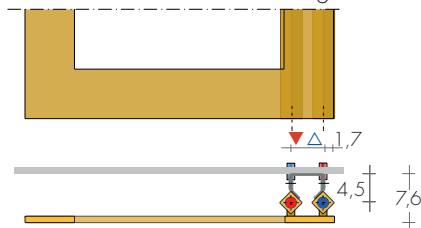

ASYM with manifold on the right - G fittings