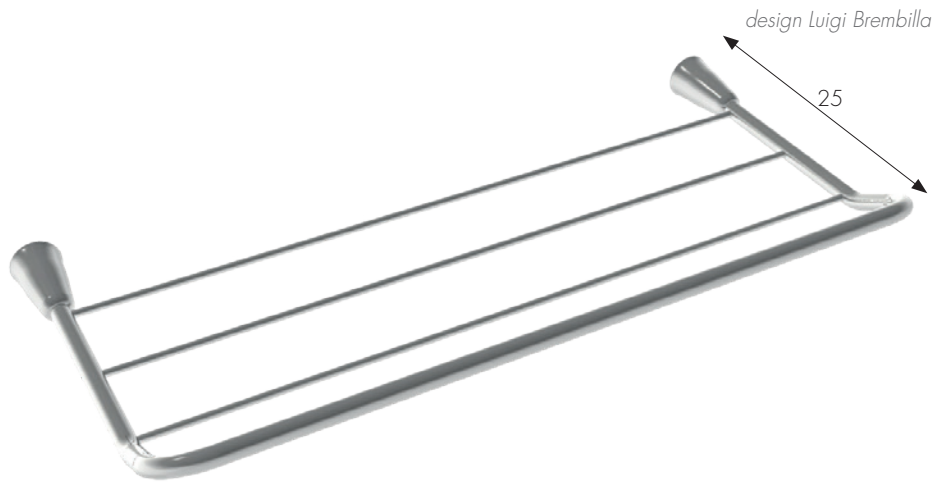

CHROME-PLATED CLOTHES RACK

This is a shelf used as a clothes rack or for towel heaters.

It can be fitted on models Form F2, Mahn, Shar, Start.

Width = tapping centres (▲▽) + 2,7 cm

Art. ME 40 tapping centres 40cm 195,30€
(for 50 cm wide towel heaters)

Art. ME 46 tapping centres 46cm 199,20€
(for 55cm wide Start towel heaters)

Art. MA 50 tapping centres 50cm 204,70€
(for 60 cm wide towel heaters)

CHROME-PLATED TOWEL HANDRAIL

Adjustable inside depth from 65 to 87 mm
the towel handrail can be fitted to models
Form F2, Mahn, Shar, Start.

Width = tapping centres (▲▽)+2,7cm

Art. MA 30 tapping centres 30cm 71,70€

Art. MA 40 tapping centres 40cm 72,70€

Art. MA 46 tapping centres 46cm 73,70€

Art. MA 62 tapping centres 62cm 77,70€

Art. PA (ø 6 x 4 cm)