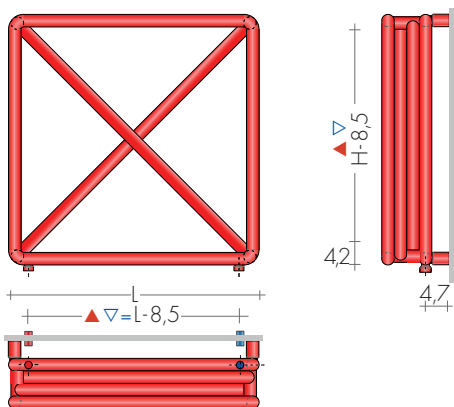

design Davide Diliberto

A particularly iconic product, its curved 25 mm diameter tubes have been assembled

and welded to form box shapes with an attractive diagonal cross in the centre.

We report the main measures for use in the bathroom.

DIMENSIONS:

Lengths: from 50 to 157 cm

Heights: from 50 to 210 cm

Depth: 10 cm

Depth from wall: 13,5 cm

HORIZONTAL MODELS

VERTICAL MODELS

**A'DESIGN AWARD
WINNER 2019
GOLD**

+15/25%

STANDARD FITTING

EG ø 1/2"

Fittings AC or BD on request

Special fittings, page 287

TAPPING CENTRES

EG vertical standard fittings
Side fittings, on request without extra

FIXINGS