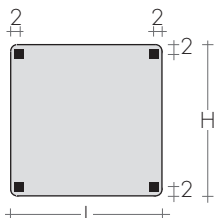

FIXINGS

B35 Brackets included

RAW2 157-50B

RECOMMENDED VALVES

CHROME PLATED VALVES KIT WITH:

- n°2 Valves with O-ring Tangs
- n°2 Fittings (multilayer ø16, copper ø12,14)
- n°2 Round washers

On request: Polished stainless tube cover
(to be cut to right size) Art. CA18 10,80€