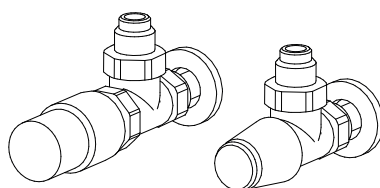

ANGLED QUADRA VALVES KIT

page 279 Art. KQS 156,60€
extra for BREM color list 46,40€

ANGLED TON VALVES KIT with THERMOSTATIC head Art. KTS 165,50€

ANGLED TON VALVES KIT page 277 Art. KVS 119,20€

REMOTE FITTINGS Art.REM 36,60€

Remote fittings at the rear: ▲▼ EG

1,2±

REMOTE VALVES ASSEMBLY KIT p. 281 with:
- n°2 Fittings (multilayer ø16, copper ø12,14)

REMOTE TON VALVES ASSEMBLY KIT Art. KVG 153,60€

REMOTE TON VALVES ASSEMBLY KIT with THERMOSTATIC head Art. KVGT 199,80€