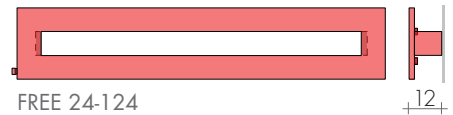

FREE

FREE is a rectangular tube heating towel bar that can be fixed at will to the wall.

Free towel heater can be used on its own or combined with models protruding max 6 cm

from wall (E.g. Clak, Lamina, S-Platt, Egon, Cross-V, Kuadrum o Form).

DIMENSIONS

Widths: 64/84/104/124/144 cm

Heights: 24 cm

Depths: 12cm

FREE 24-64

FREE 24-84

FREE 24-124

FREE 24-104

FREE 24-144

MODEL	H-L cm	EN 442	EN 442	▲ ▽	Height H cm	Width L cm	Weight M Kg	Volume V dm ³
		Δt 50 K watt	Δt 30 K watt	t.c. cm				
FREE	24-64	158	83	10	24	64	3,0	1,9
FREE	24-84	202	106	10	24	84	3,9	2,4
FREE	24-104	246	129	10	24	104	4,7	2,9
FREE	24-124	290	153	10	24	124	5,5	3,5
FREE	24-144	334	176	10	24	144	6,4	4,0