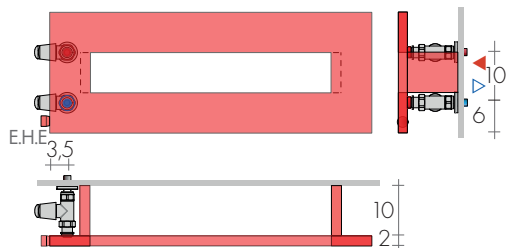

DIMENSIONS

Widths: 64/84/104/124/144 cm

Heights: 24 cm

Depths: 12cm

FREE 24-64

FREE 24-84

FREE 24-124

FREE 24-104

FREE 24-144

MODEL	H-L cm	EN 442	EN 442	▲ ▽	Height H cm	Width L cm	Weight M Kg	Volume V dm ³
		Δt 50 K watt	Δt 30 K watt	t.c. cm				
FREE	24-64	158	83	10	24	64	3,0	1,9
FREE	24-84	202	106	10	24	84	3,9	2,4
FREE	24-104	246	129	10	24	104	4,7	2,9
FREE	24-124	290	153	10	24	124	5,5	3,5
FREE	24-144	334	176	10	24	144	6,4	4,0

MAXIMUM OPERATING PRESSURE 4 BAR

PRODUCTION ON REQUEST

Brem paintwork - colored brackets +15/25%

Other dimensions on request

Electric version e.Free, page 246

STANDARD FITTING

AC ø 1/2"

On request fitting ø 3/8"

Special fittings, page 287

TAPPING CENTRES

FIXINGS
Brackets included

RECOMMENDED VALVES
as standard at the rear of the radiator

- CHROME PLATED VALVES KIT WITH:
- n°2 Valves with O-ring Tangs
 - n°2 Fittings (multilayer ø16, copper ø12,14)
 - n°2 Round washers