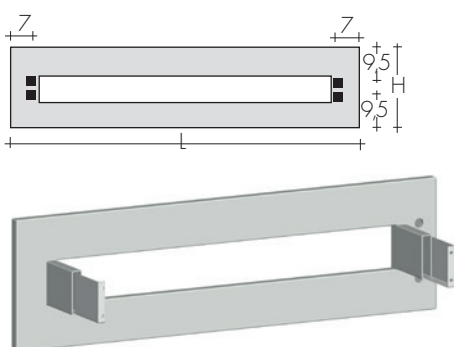

DIMENSIONS

Widths: 64/84/104/124/144 cm

Heights: 24 cm

Depths: 12cm

FREE 24-64

FREE 24-84

FREE 24-124

FREE 24-104

FREE 24-144

MODEL	H-L cm	EN 442	EN 442	▲ ▽	Height H cm	Width L cm	Weight M Kg	Volume V dm ³
		Δt 50 K watt	Δt 30 K watt	t.c. cm				
FREE	24-64	158	83	10	24	64	3,0	1,9
FREE	24-84	202	106	10	24	84	3,9	2,4
FREE	24-104	246	129	10	24	104	4,7	2,9
FREE	24-124	290	153	10	24	124	5,5	3,5
FREE	24-144	334	176	10	24	144	6,4	4,0

MAXIMUM OPERATING PRESSURE 4 BAR

PRODUCTION ON REQUEST

Brem paintwork - colored brackets +15/25%

Other dimensions on request

Electric version e.Free, page 246

STANDARD FITTING

AC ø 1/2"

On request fitting ø 3/8"

Special fittings, page 287

TAPPING CENTRES

FIXINGS
Brackets included

RECOMMENDED VALVES
as standard at the rear of the radiator

- CHROME PLATED VALVES KIT WITH:
- n°2 Valves with O-ring Tangs
 - n°2 Fittings (multilayer ø16, copper ø12,14)
 - n°2 Round washers